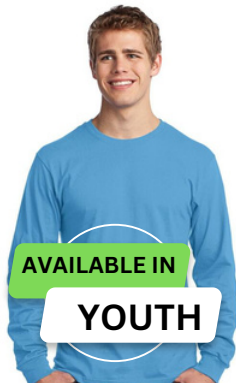

Aquatic Blue