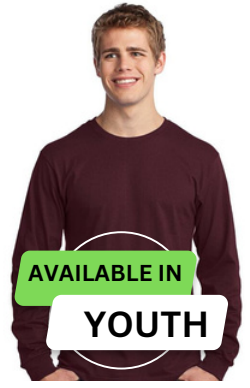

Athletic Maroon