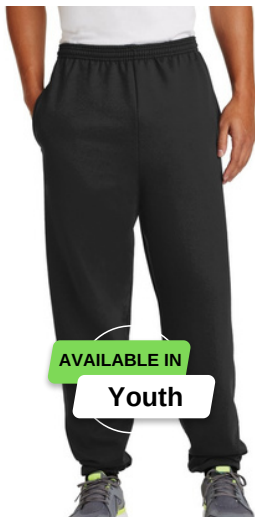

AVAILABLE IN
Youth

Black