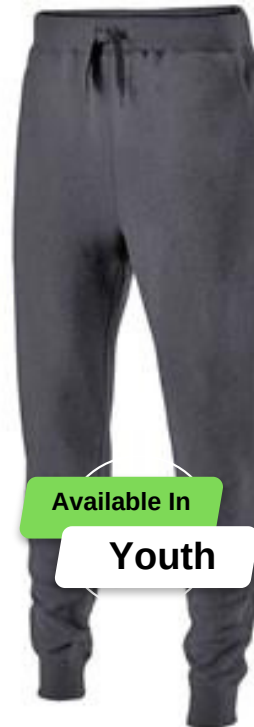

Grahite / White

Available In

Youth

Maroon / White

Available In

Youth

Navy / White

Available In

HOLLOWAY FLEECE JOGGER

YOUTH AND ADULT

HOLLOWAY ADULT/YOUTH 60/40 FLEECE JOGGER

PRODUCT DETAILS

- 9 ounce 60% cotton/40% polyester athletic fleece
- Woven label
- Rib-knit waistband and bottom cuffs
- 1/2" cotton braided drawcord on inside of waistband
- Side seam pockets
- Back patch pocket
- Tapered leg
- E122905

PRICING INFORMATION

YS - 3X

Available In

Youth

Black

Available In

Youth

Navy

Available In

Youth

Charcoal Heather

Available In

Youth

Carbon Heather